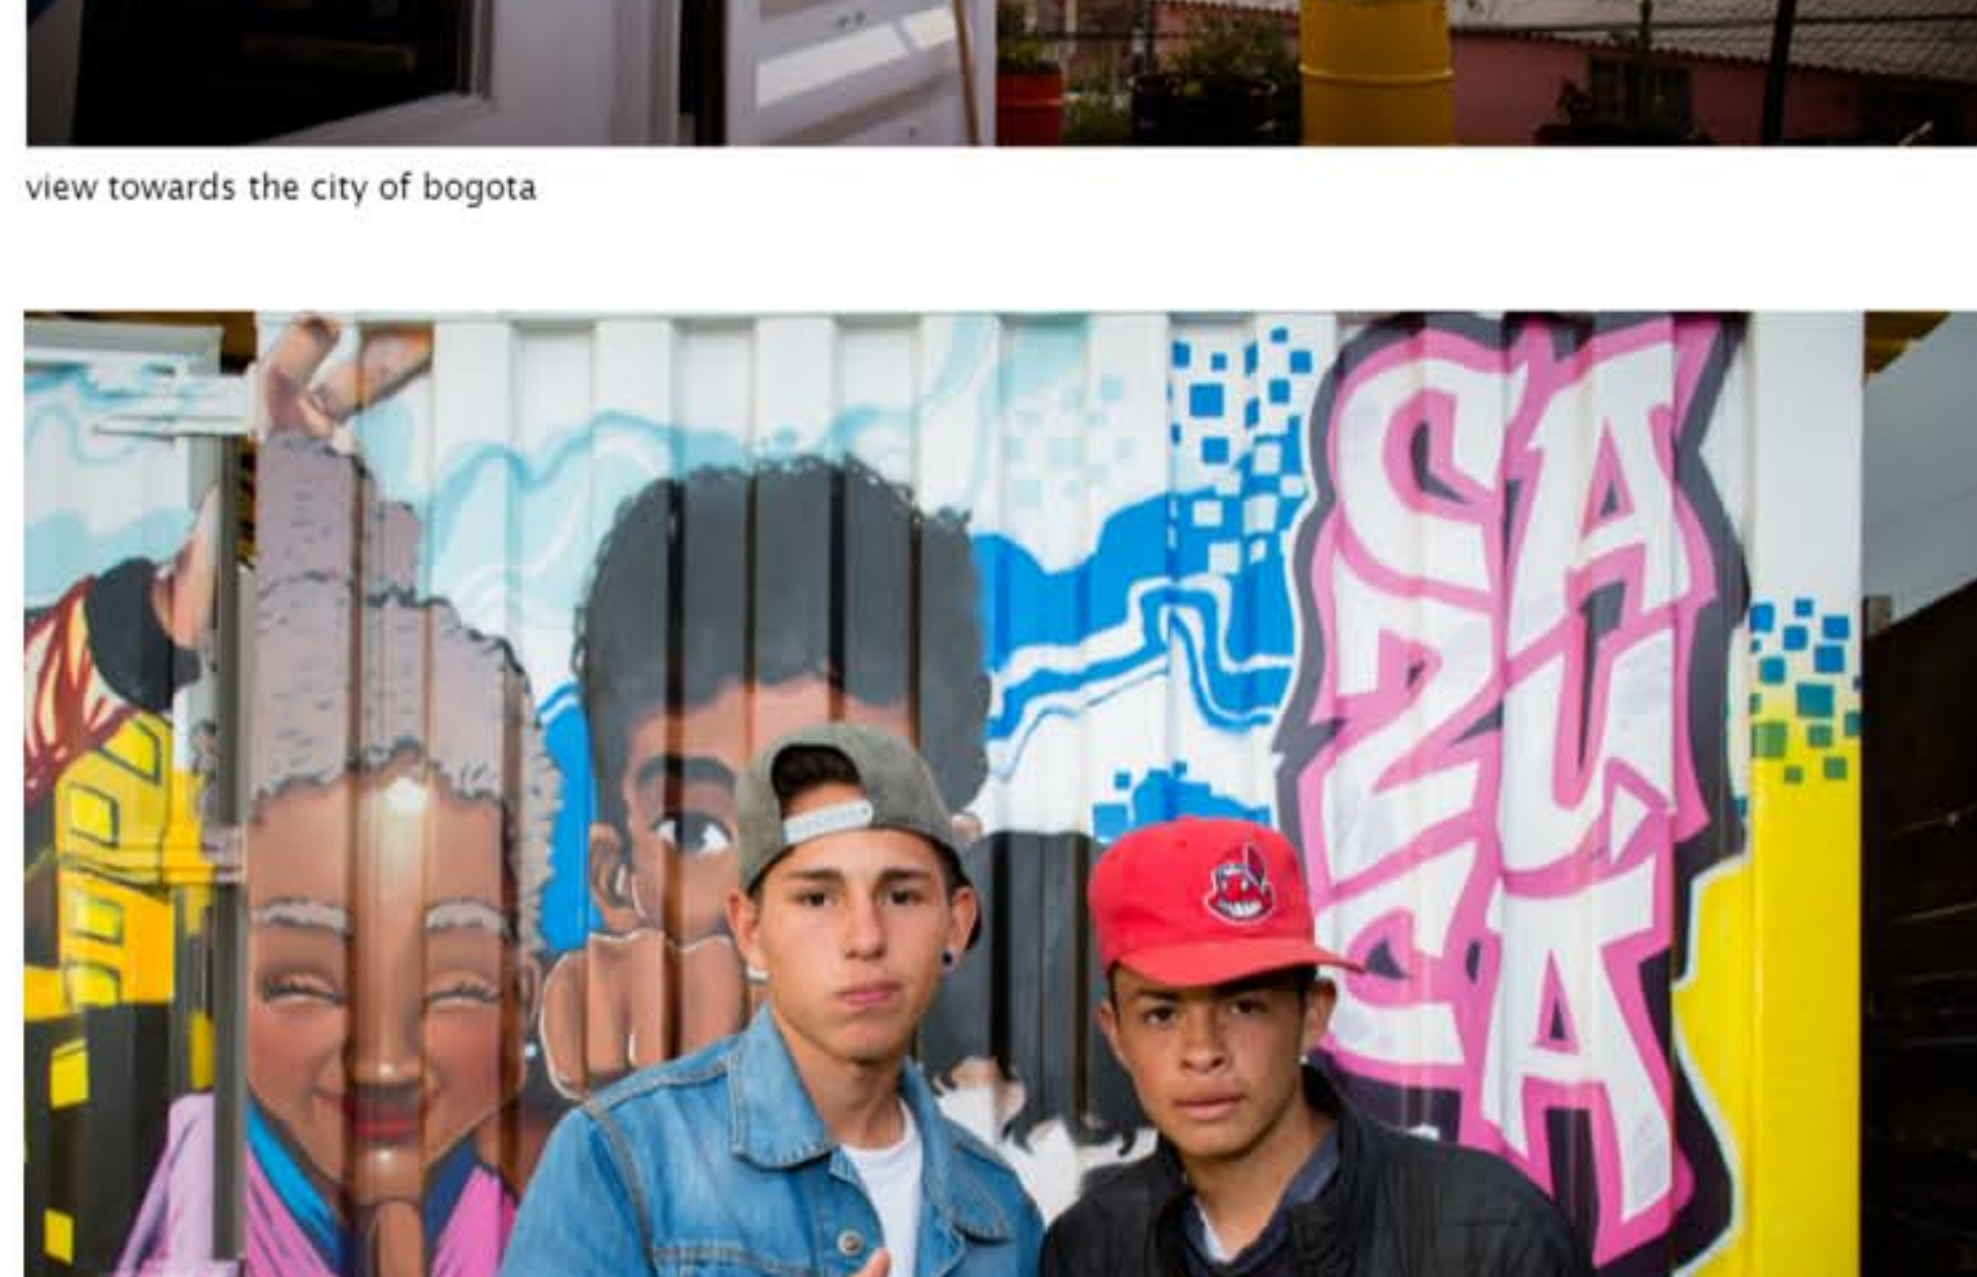

view towards the city of bogotá