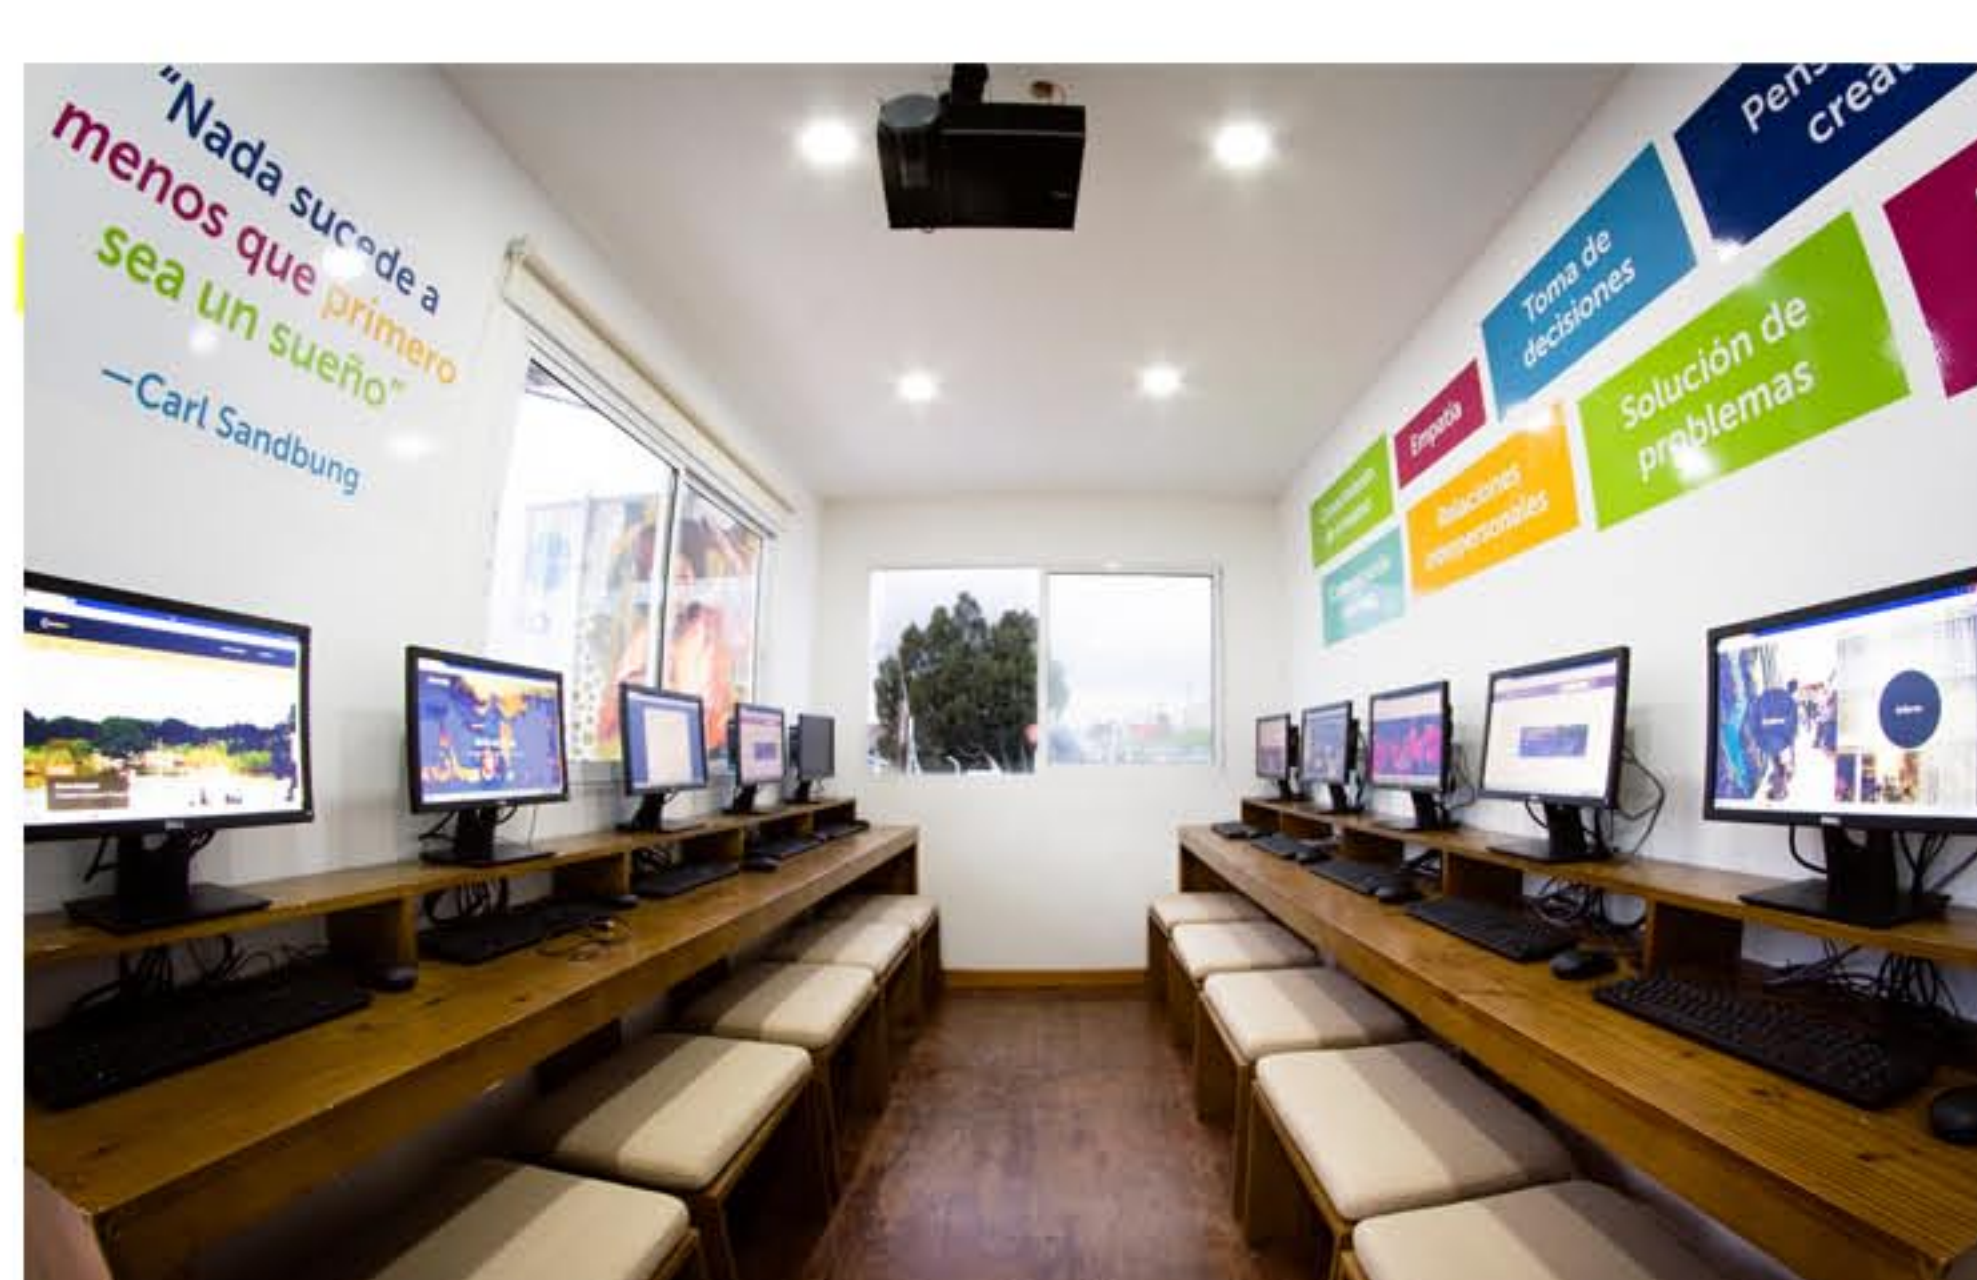

zubabox
video © squire and partners