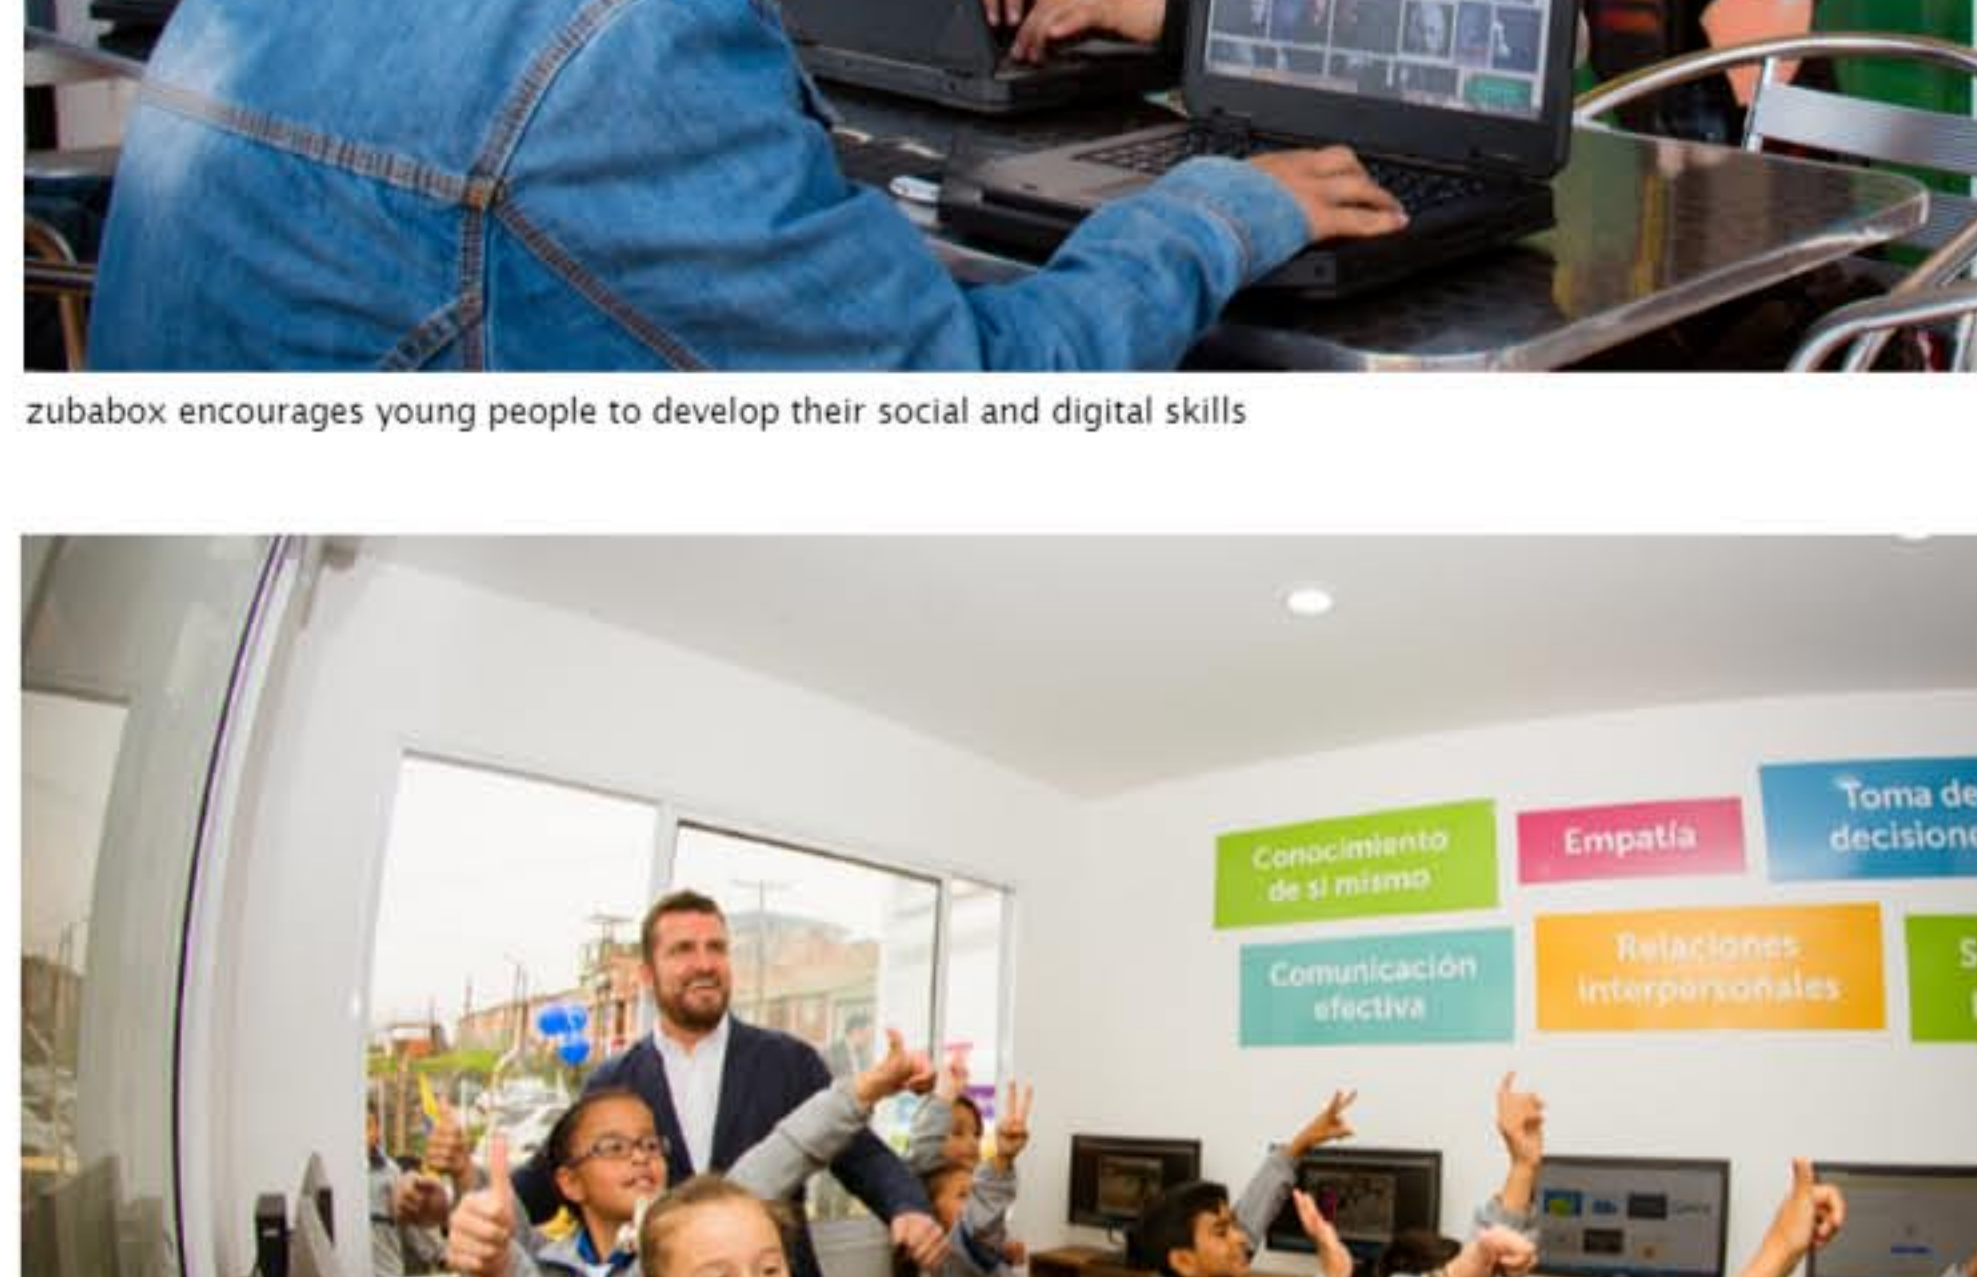

squire and partners upcycle shipping container into a solar learning lab in bogotá

76 71 63 11
social media icons: Facebook, Twitter, Google+, Pinterest

view towards the city of bogotá

designboom has received this project from our "diy submissions" feature, where we welcome our readers to submit their own work for publication. see more project submissions from our readers [here](#).

edited by: lea zeitoun | designboom

Annie Simpson mar 17, 2017

76 71 63 11
social media icons: Facebook, Twitter, Google+, Pinterest

name (required):
e-mail (will not be published) (required):

comments policy

LOG IN VIA social media icons

submit

mar 17, 2017
squire and partners upcycle shipping container into a solar »
#architecture
244 #readers

mar 09, 2017
tesla opens world's biggest solar storage facility on »
#technology
1915

dec 23, 2016
france unveils wattway, the world's first solar panel road
#technology
2151

all architecture news

publish your work

product library

more: home furniture

- squire and partners upcycle shipping container into a mar 17, 2017
- tesla opens world's biggest solar storage facility on mar 09, 2017
- france unveils wattway, the world's first solar panel road dec 23, 2016
- duffy london develops luxury solar powered yacht sep 16, 2016
- solar-powered skyscraper planned for melbourne by aug 29, 2016

popular now architecture

- oio proposes the world's longest building with 'big mar 17, 2017
- tribe studio supports gabled roof of sydney home mar 19, 2017
- o-office renovates work studio in a plant house with mar 19, 2017
- ABF-lab envisions the critical fate of nuclear power plants mar 19, 2017
- graham baba architects conceive an exposed mar 19, 2017