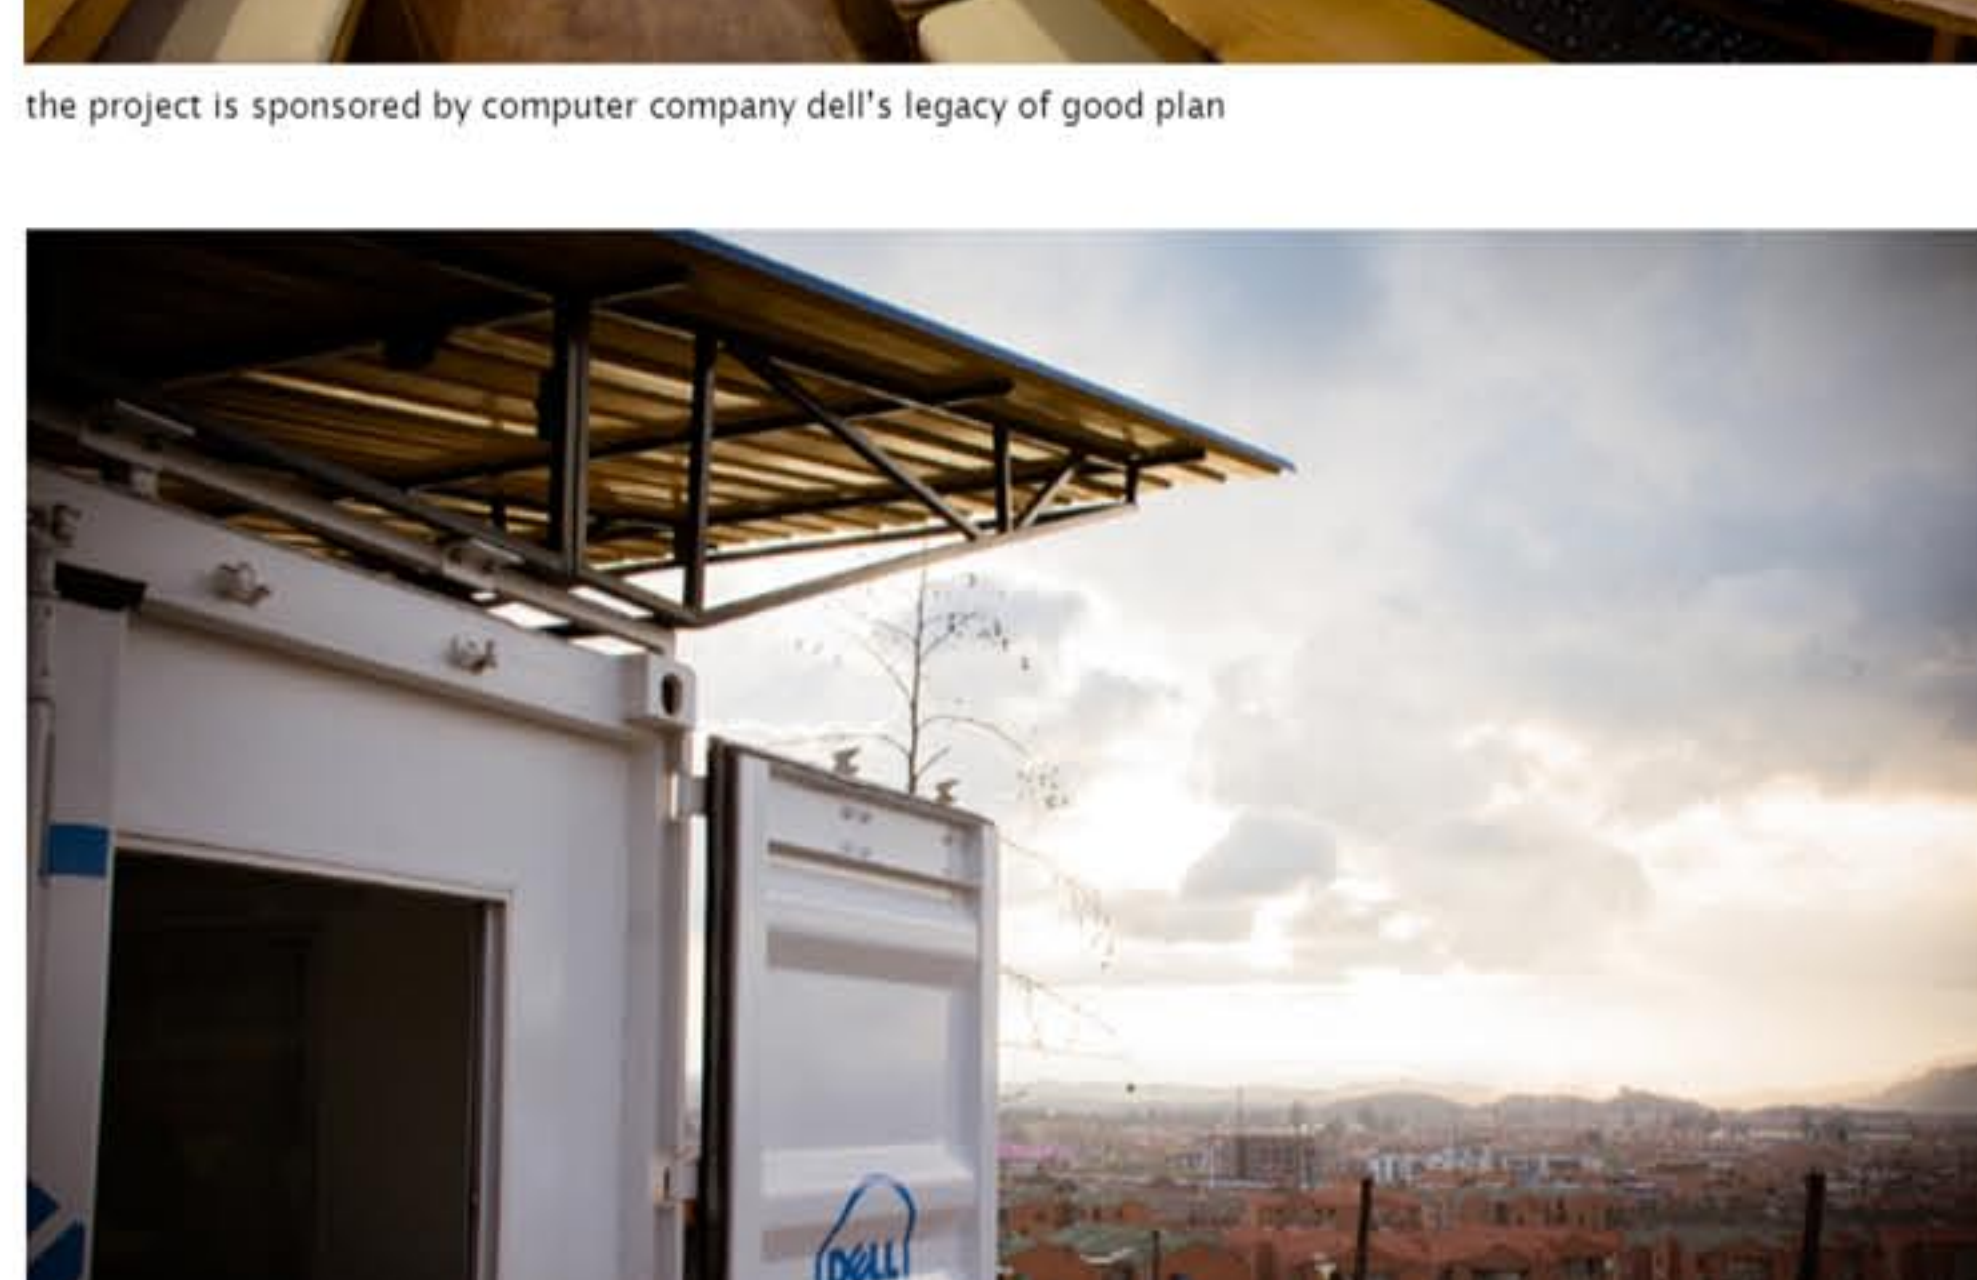

squire and partners upcycle shipping container into a solar learning lab in bogotá

76 71 63 11
social media icons: Facebook, Twitter, Google+, Pinterest

zubabox
video © squire and partners

designboom has received this project from our "diy submissions" feature, where we welcome our readers to submit their own work for publication. see more project submissions from our readers [here](#).

edited by: lea zeitoun | designboom

Annie Simpson mar 17, 2017

76 71 63 11
social media icons: Facebook, Twitter, Google+, Pinterest

name (required):
e-mail (will not be published) (required):

comments policy

LOG IN VIA social media icons

submit

mar 17, 2017
squire and partners upcycle shipping container into a solar »
#architecture
244 #readers

mar 09, 2017
tesla opens world's biggest solar storage facility on »
#technology
1915

dec 23, 2016
france unveils wattway, the world's first solar panel road
#technology
2151

all architecture news

publish your work

product library

more: home furniture

- squire and partners upcycle shipping container into a mar 17, 2017
- tesla opens world's biggest solar storage facility on mar 09, 2017
- france unveils wattway, the world's first solar panel road dec 23, 2016
- duffy london develops luxury solar powered yacht sep 16, 2016
- solar-powered skyscraper planned for melbourne by aug 29, 2016

popular now architecture

- oio proposes the world's longest building with 'big mar 17, 2017
- tribe studio supports gabled roof of sydney home mar 19, 2017
- o-office renovates work studio in a plant house with mar 19, 2017
- ABF-lab envisions the critical fate of nuclear power plants mar 19, 2017
- graham baba architects conceive an exposed mar 19, 2017