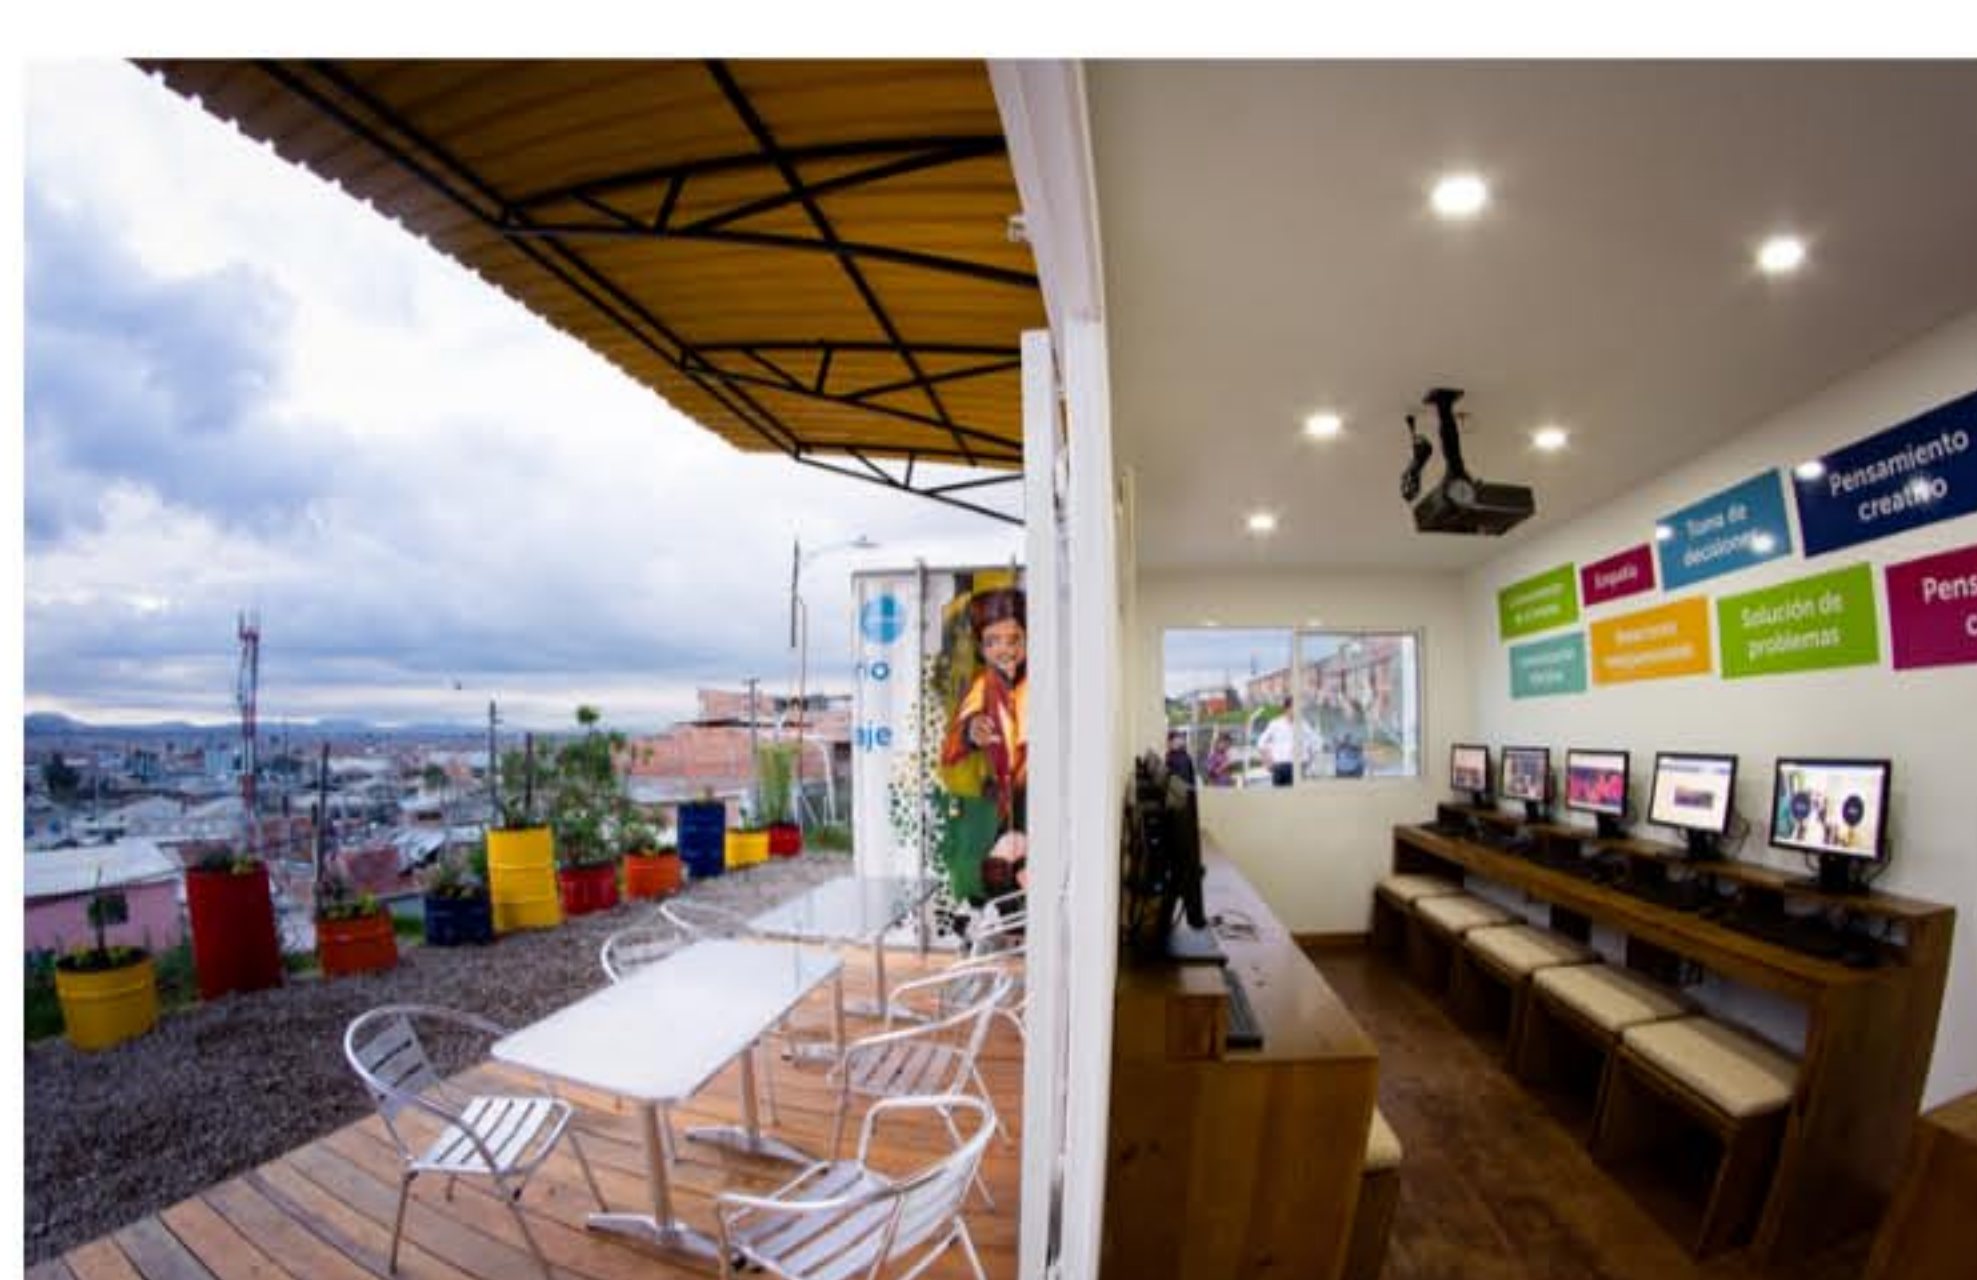

squire and partners upcycle shipping container into a solar learning lab in bogotá

76 71 63 11
social media icons: Facebook, Twitter, Google+, Pinterest

designboom has received this project from our "diy submissions" feature, where we welcome our readers to submit their own work for publication. see more project submissions from our readers [here](#).

edited by: lea zeitoun | designboom

Annie Simpson mar 17, 2017

76 71 63 11
social media icons: Facebook, Twitter, Google+, Pinterest

name (required):
e-mail (will not be published) (required):

comments policy

LOG IN VIA social media icons

submit

mar 17, 2017
squire and partners upcycle shipping container into a solar »
#architecture
244 #readers

mar 09, 2017
tesla opens world's biggest solar storage facility on »
#technology
1915

dec 23, 2016
france unveils wattway, the world's first solar panel road
#technology
2151

all architecture news

publish your work

product library

more: home furniture

- squire and partners upcycle shipping container into a mar 17, 2017
- tesla opens world's biggest solar storage facility on mar 09, 2017
- france unveils wattway, the world's first solar panel road dec 23, 2016
- duffy london develops luxury solar powered yacht sep 16, 2016
- solar-powered skyscraper planned for melbourne by aug 29, 2016

popular now architecture

- oio proposes the world's longest building with 'big mar 17, 2017
- tribe studio supports gabled roof of sydney home mar 19, 2017
- o-office renovates work studio in a plant house with mar 19, 2017
- ABF-lab envisions the critical fate of nuclear power plants mar 19, 2017
- graham baba architects conceive an exposed mar 19, 2017