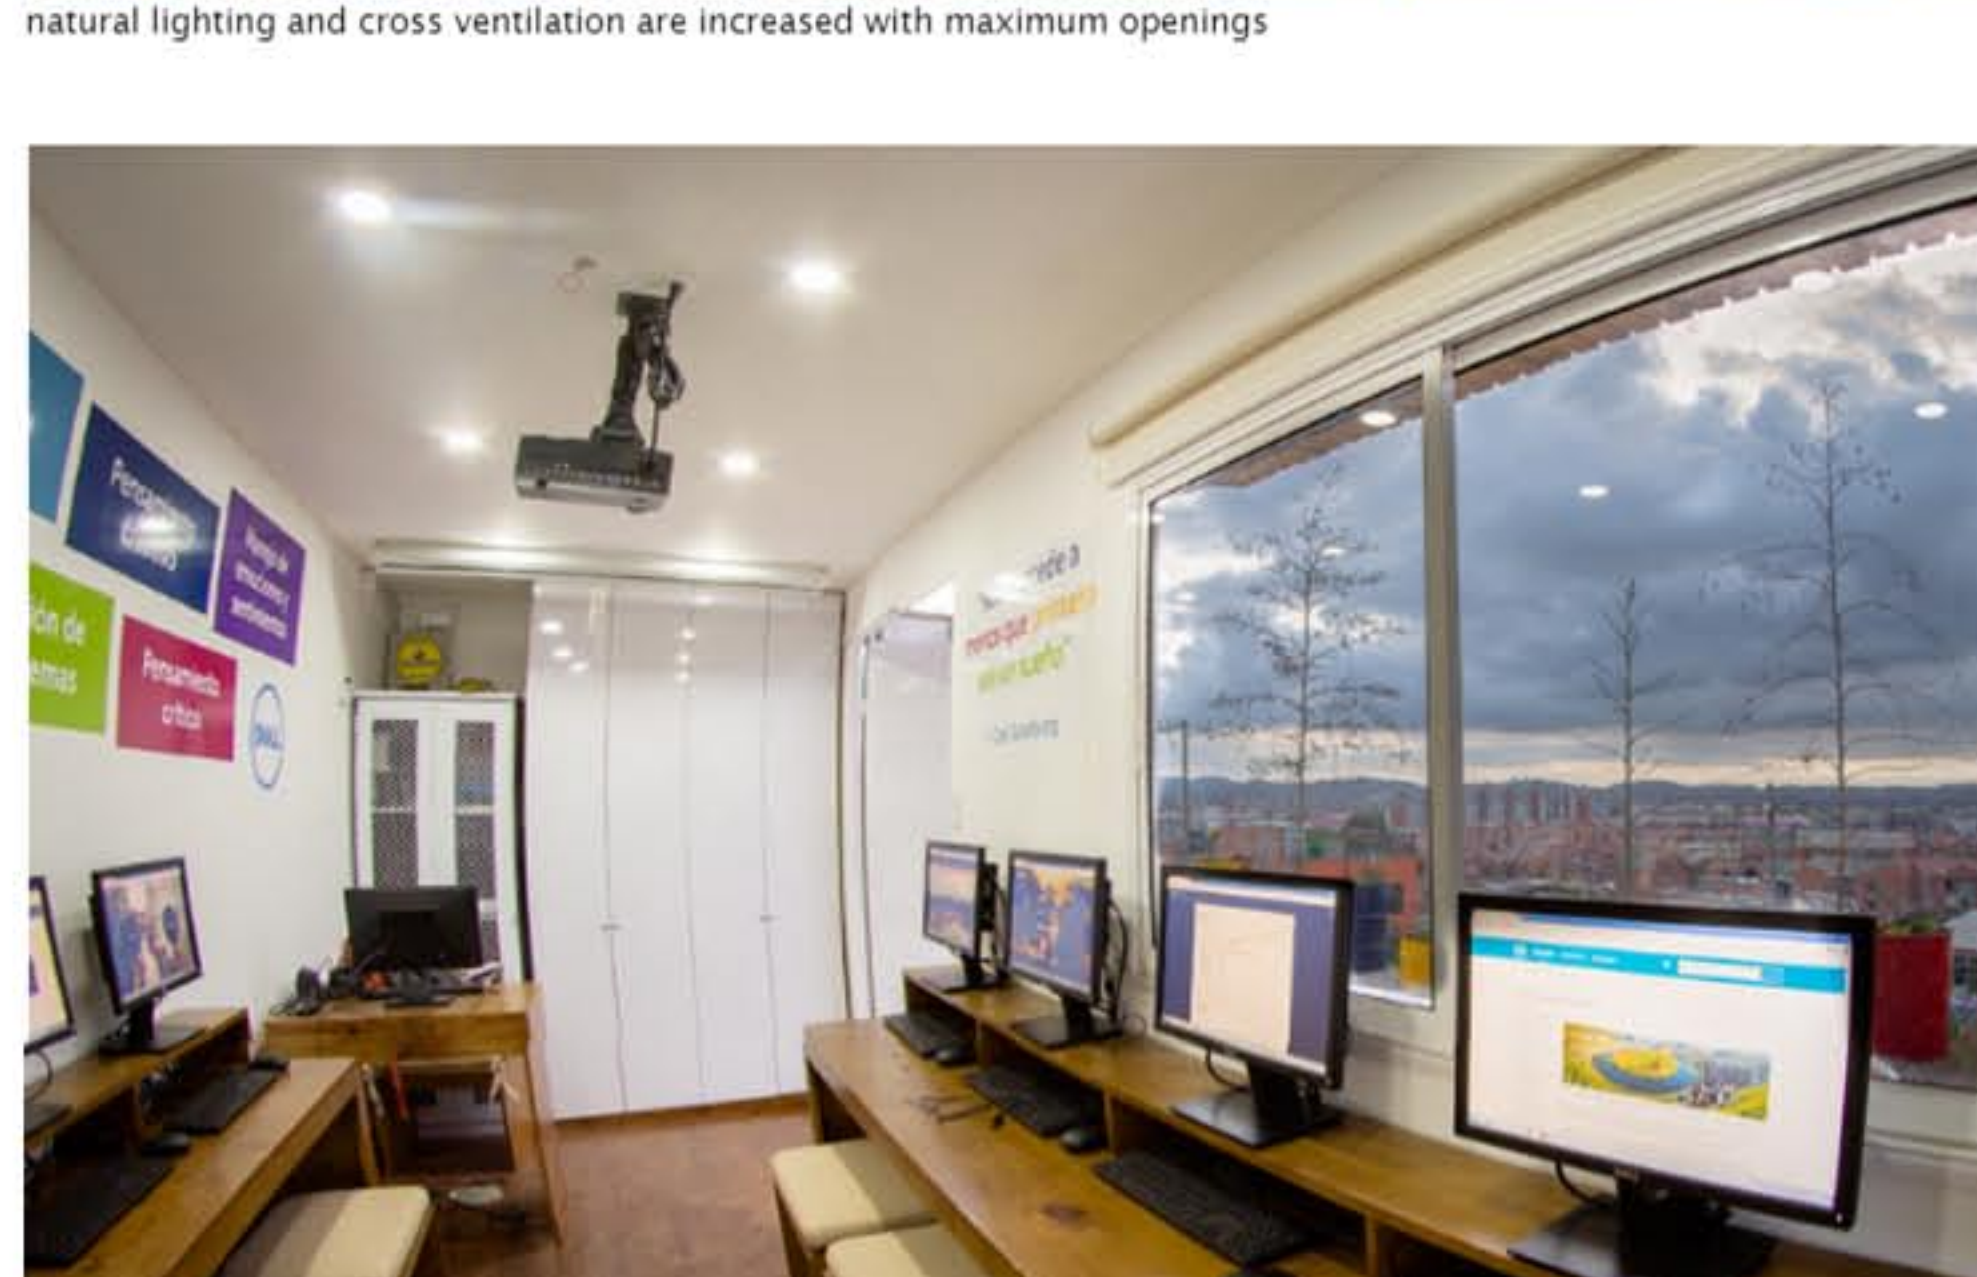

squire and partners upcycle shipping container into a solar learning lab in bogotá

76 71 63 11
social media icons: Facebook, Twitter, Google+, Pinterest

zubabox
video © squire and partners

designboom has received this project from our "diy submissions" feature, where we welcome our readers to submit their own work for publication. see more project submissions from our readers [here](#).

edited by: lea zeitoun | designboom

Annie Simpson mar 17, 2017

76 71 63 11
social media icons: Facebook, Twitter, Google+, Pinterest

name (required):
e-mail (will not be published) (required):

comments policy

LOG IN VIA social media icons

submit

mar 17, 2017
squire and partners upcycle shipping container into a solar »
#architecture
244 #readers

mar 09, 2017
tesla opens world's biggest solar storage facility on »
#technology
1915

dec 23, 2016
france unveils wattway, the world's first solar panel road
#technology
2151

all architecture news

publish your work

product library

more: home furniture

- squire and partners upcycle shipping container into a mar 17, 2017
- tesla opens world's biggest solar storage facility on mar 09, 2017
- france unveils wattway, the world's first solar panel road dec 23, 2016
- duffy london develops luxury solar powered yacht sep 16, 2016
- solar-powered skyscraper planned for melbourne by aug 29, 2016

popular now architecture

- oio proposes the world's longest building with 'big mar 17, 2017
- tribe studio supports gabled roof of sydney home mar 19, 2017
- o-office renovates work studio in a plant house with mar 19, 2017
- ABF-lab envisions the critical fate of nuclear power plants mar 19, 2017
- graham baba architects conceive an exposed mar 19, 2017